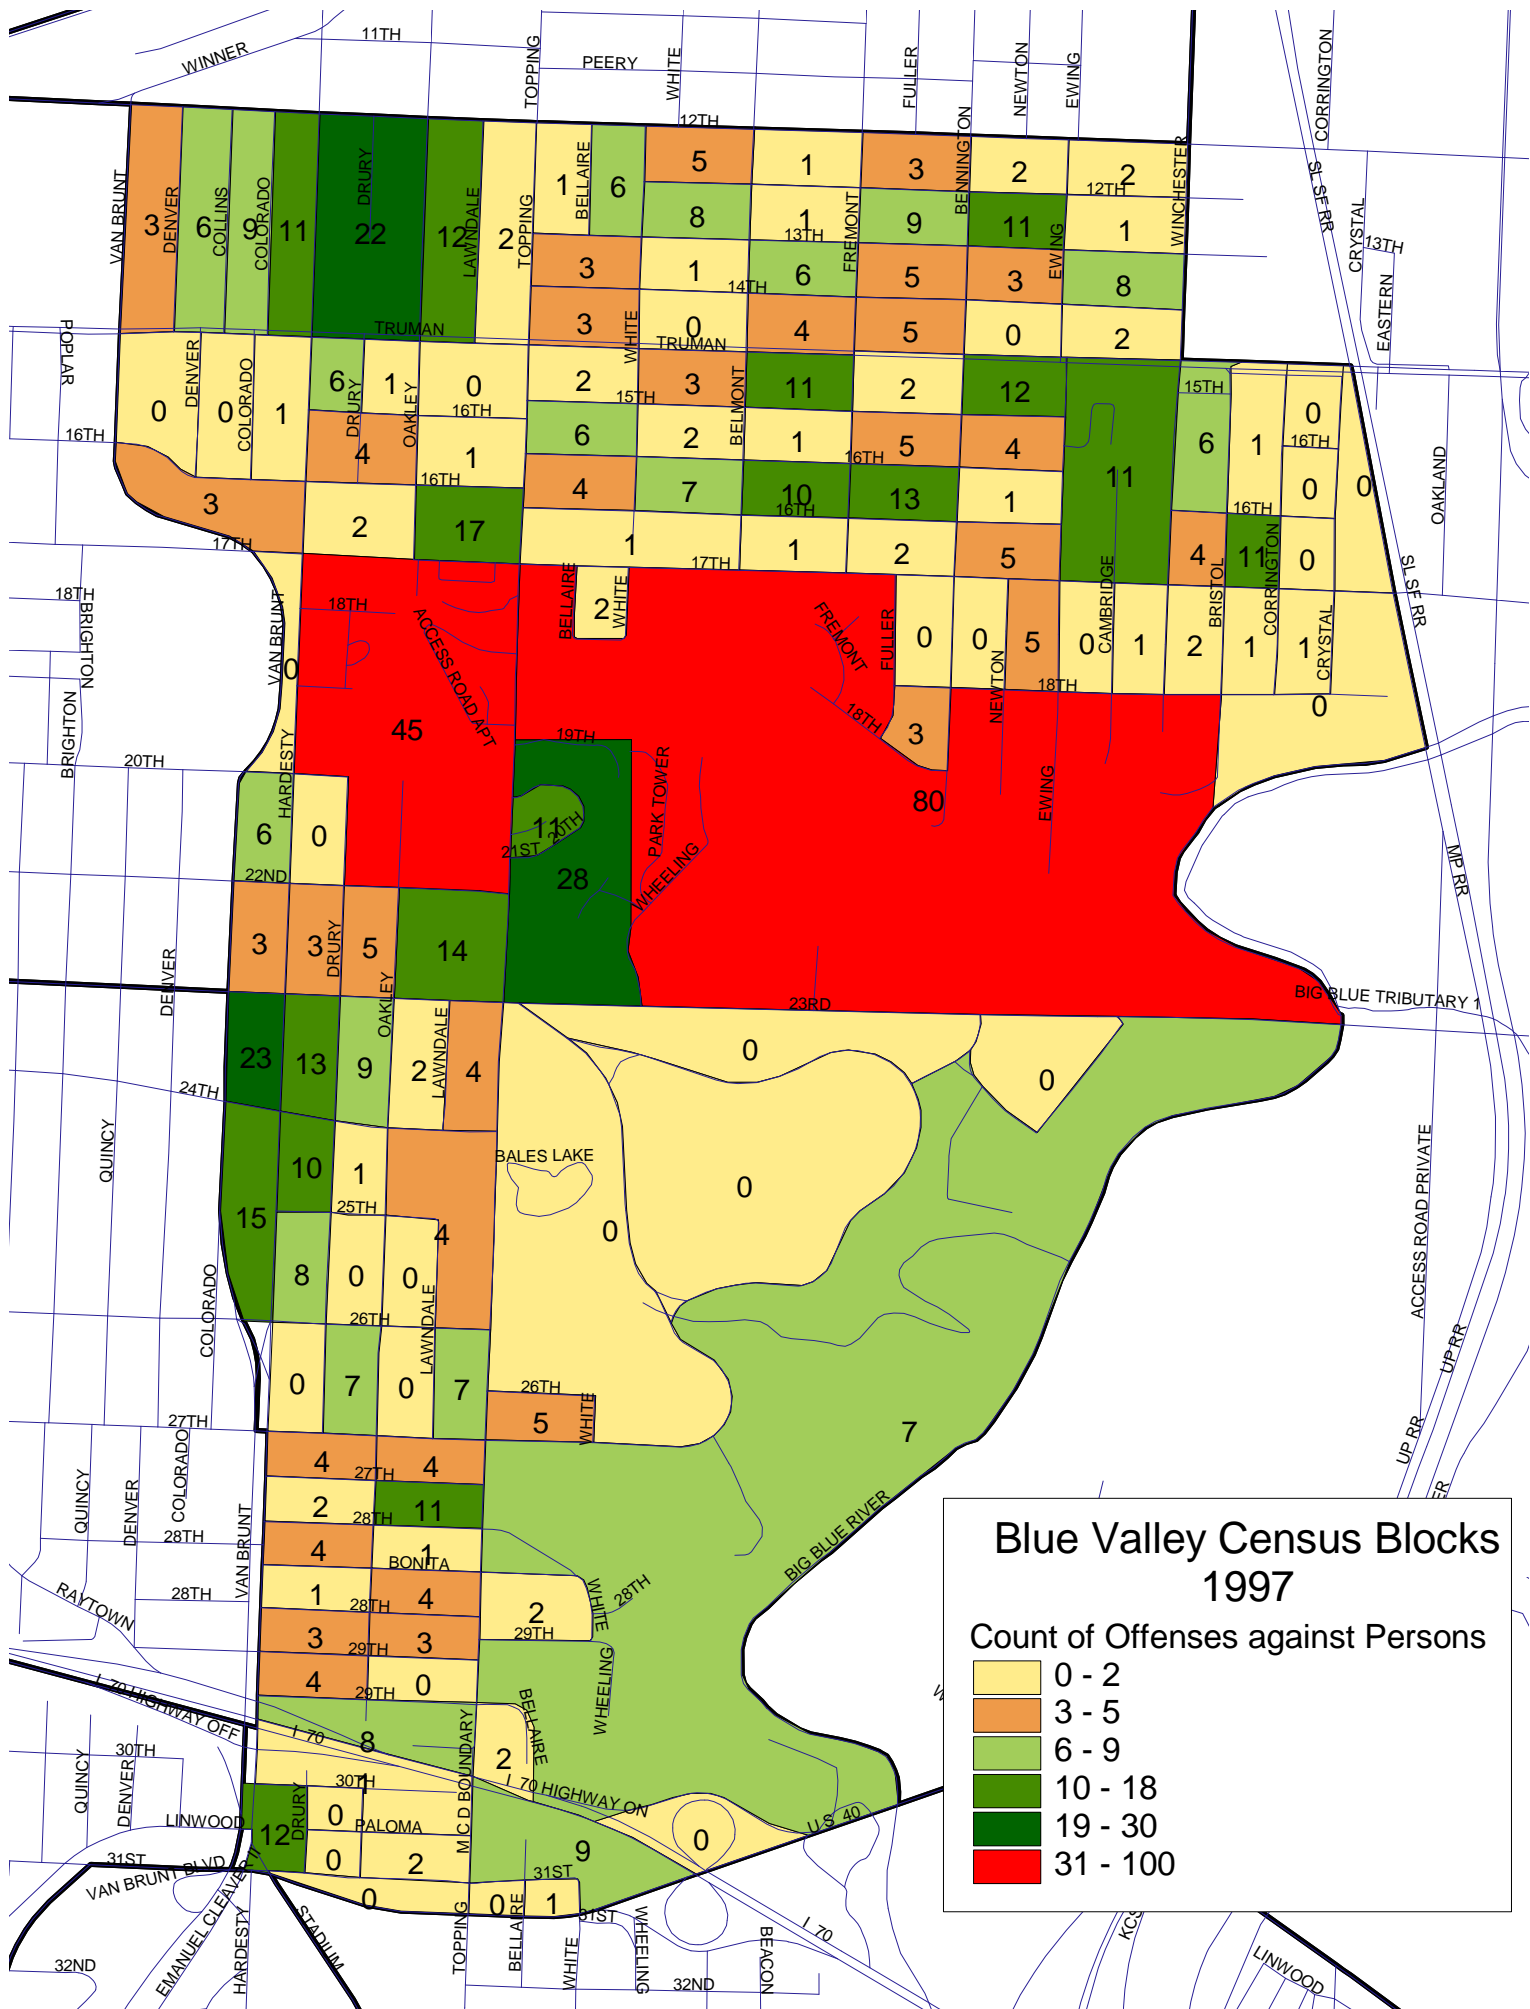

**Blue Valley Census Blocks 1991**

**Offenses against Persons**

0 - 2
3 - 5
6 - 9
10 - 18
19 - 30
31 - 100

**Blue Valley Census Blocks 1993**

**Count of Offenses against Persons**

0 - 2
3 - 5
6 - 9
10 - 18
19 - 30
31 - 100

**Blue Valley Census Blocks 1997**

**Count of Offenses against Persons**

0 - 2
3 - 5
6 - 9
10 - 18
19 - 30
31 - 100