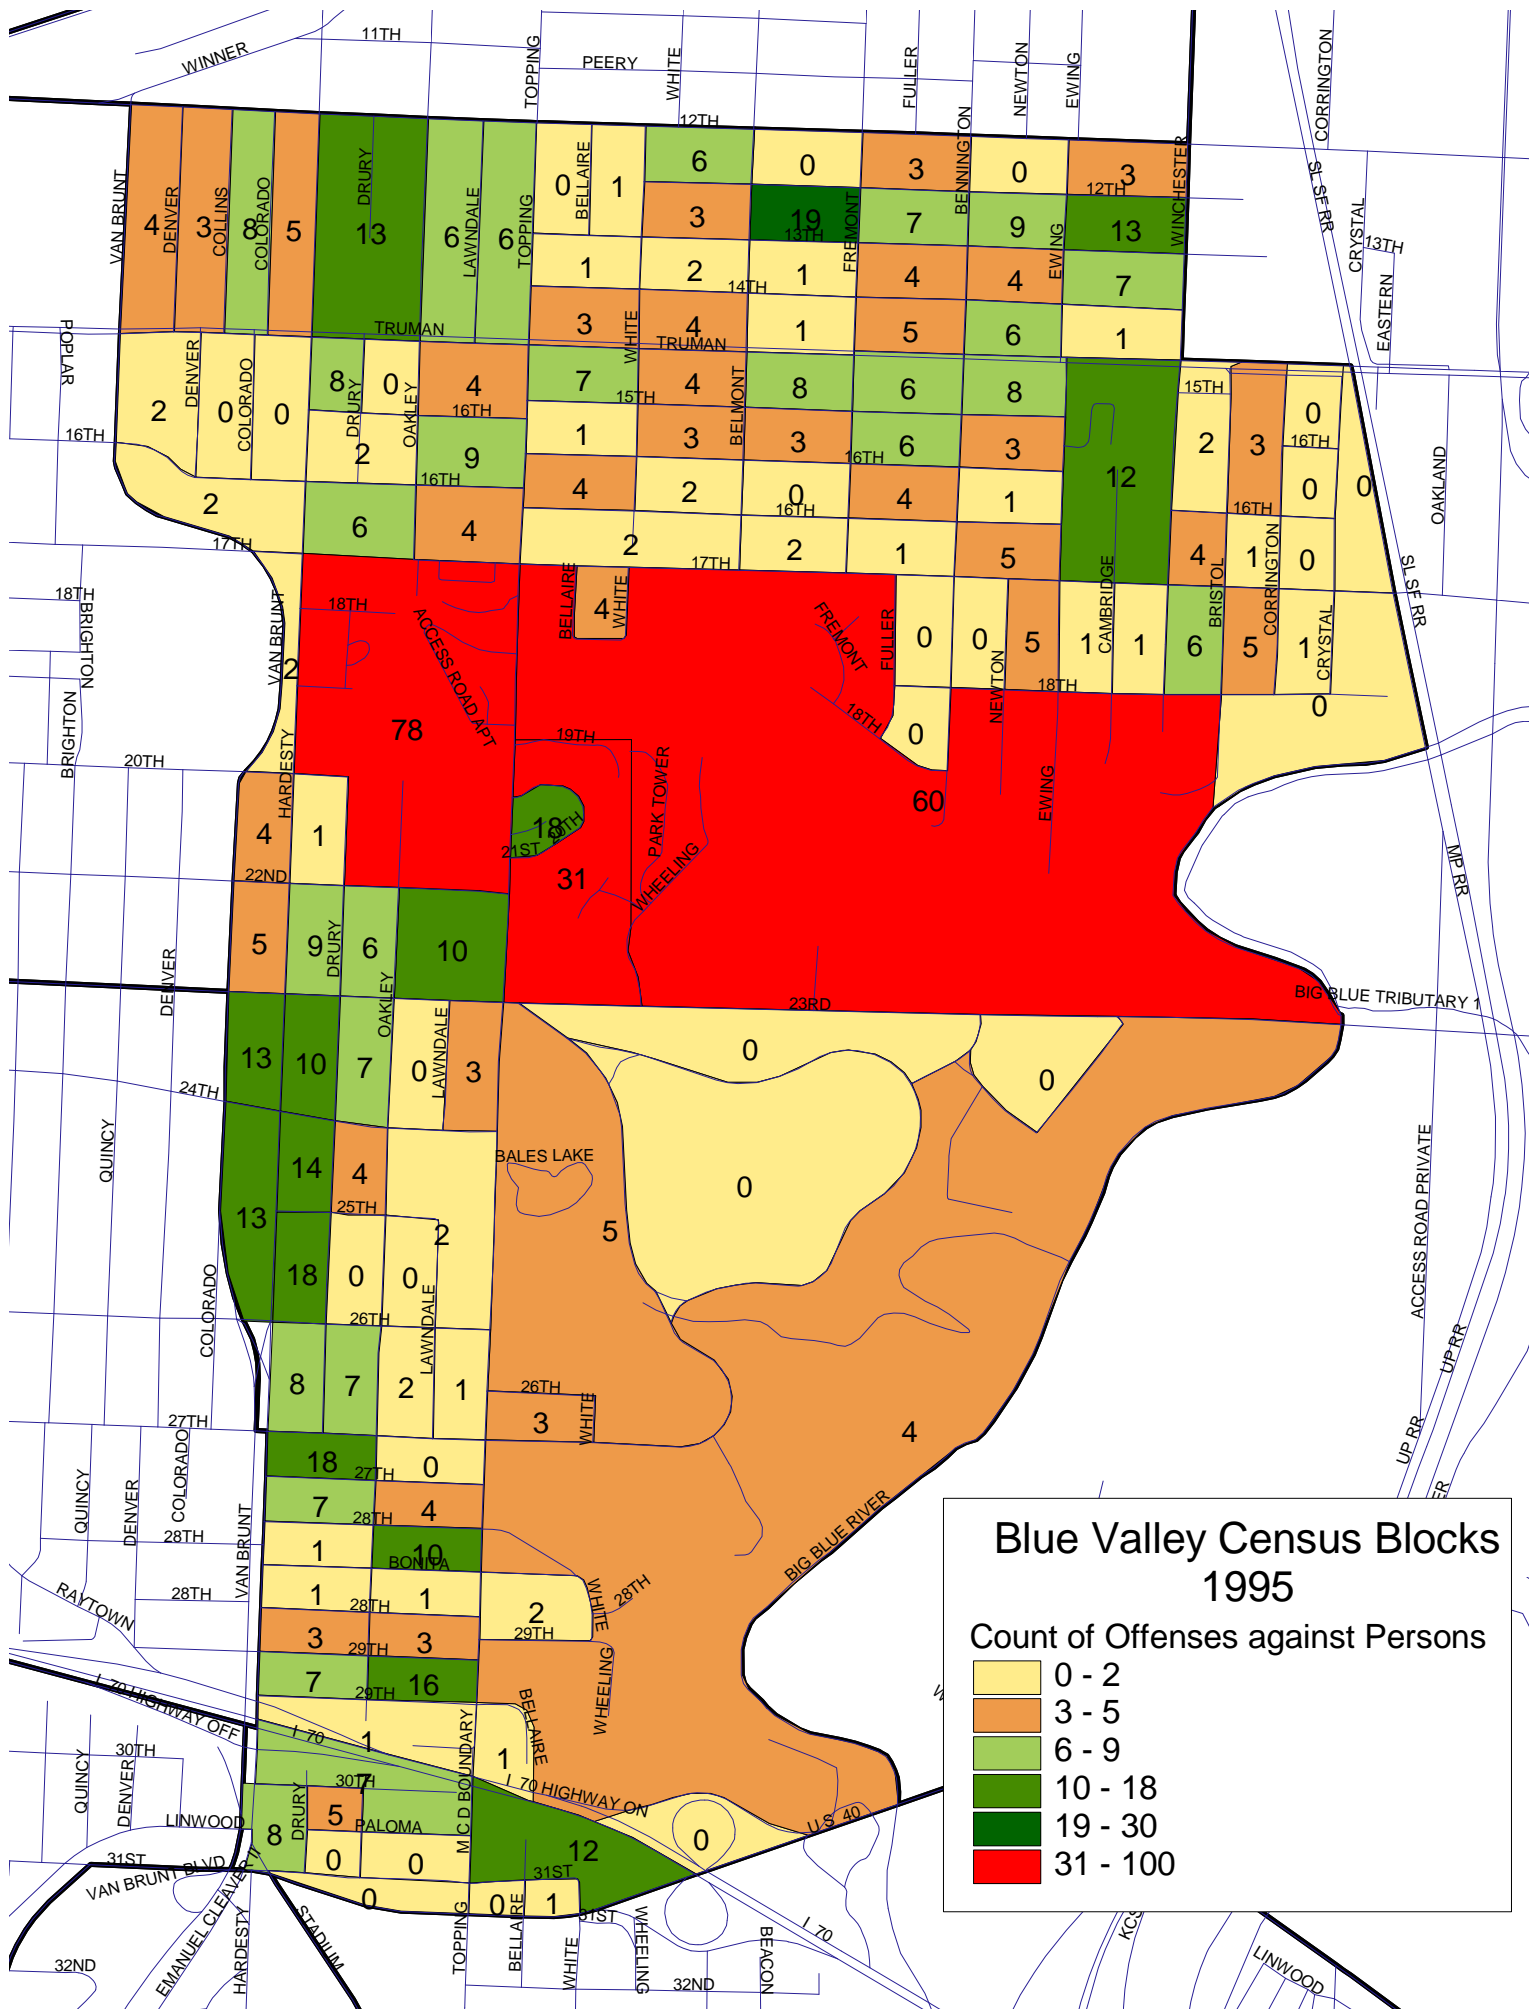

**Blue Valley Census Blocks 1991**

**Offenses against Persons**

0 - 2
3 - 5
6 - 9
10 - 18
19 - 30
31 - 100

**Blue Valley Census Blocks 1993**

**Count of Offenses against Persons**

0 - 2
3 - 5
6 - 9
10 - 18
19 - 30
31 - 100

**Blue Valley Census Blocks 1997**

**Count of Offenses against Persons**

0 - 2
3 - 5
6 - 9
10 - 18
19 - 30
31 - 100