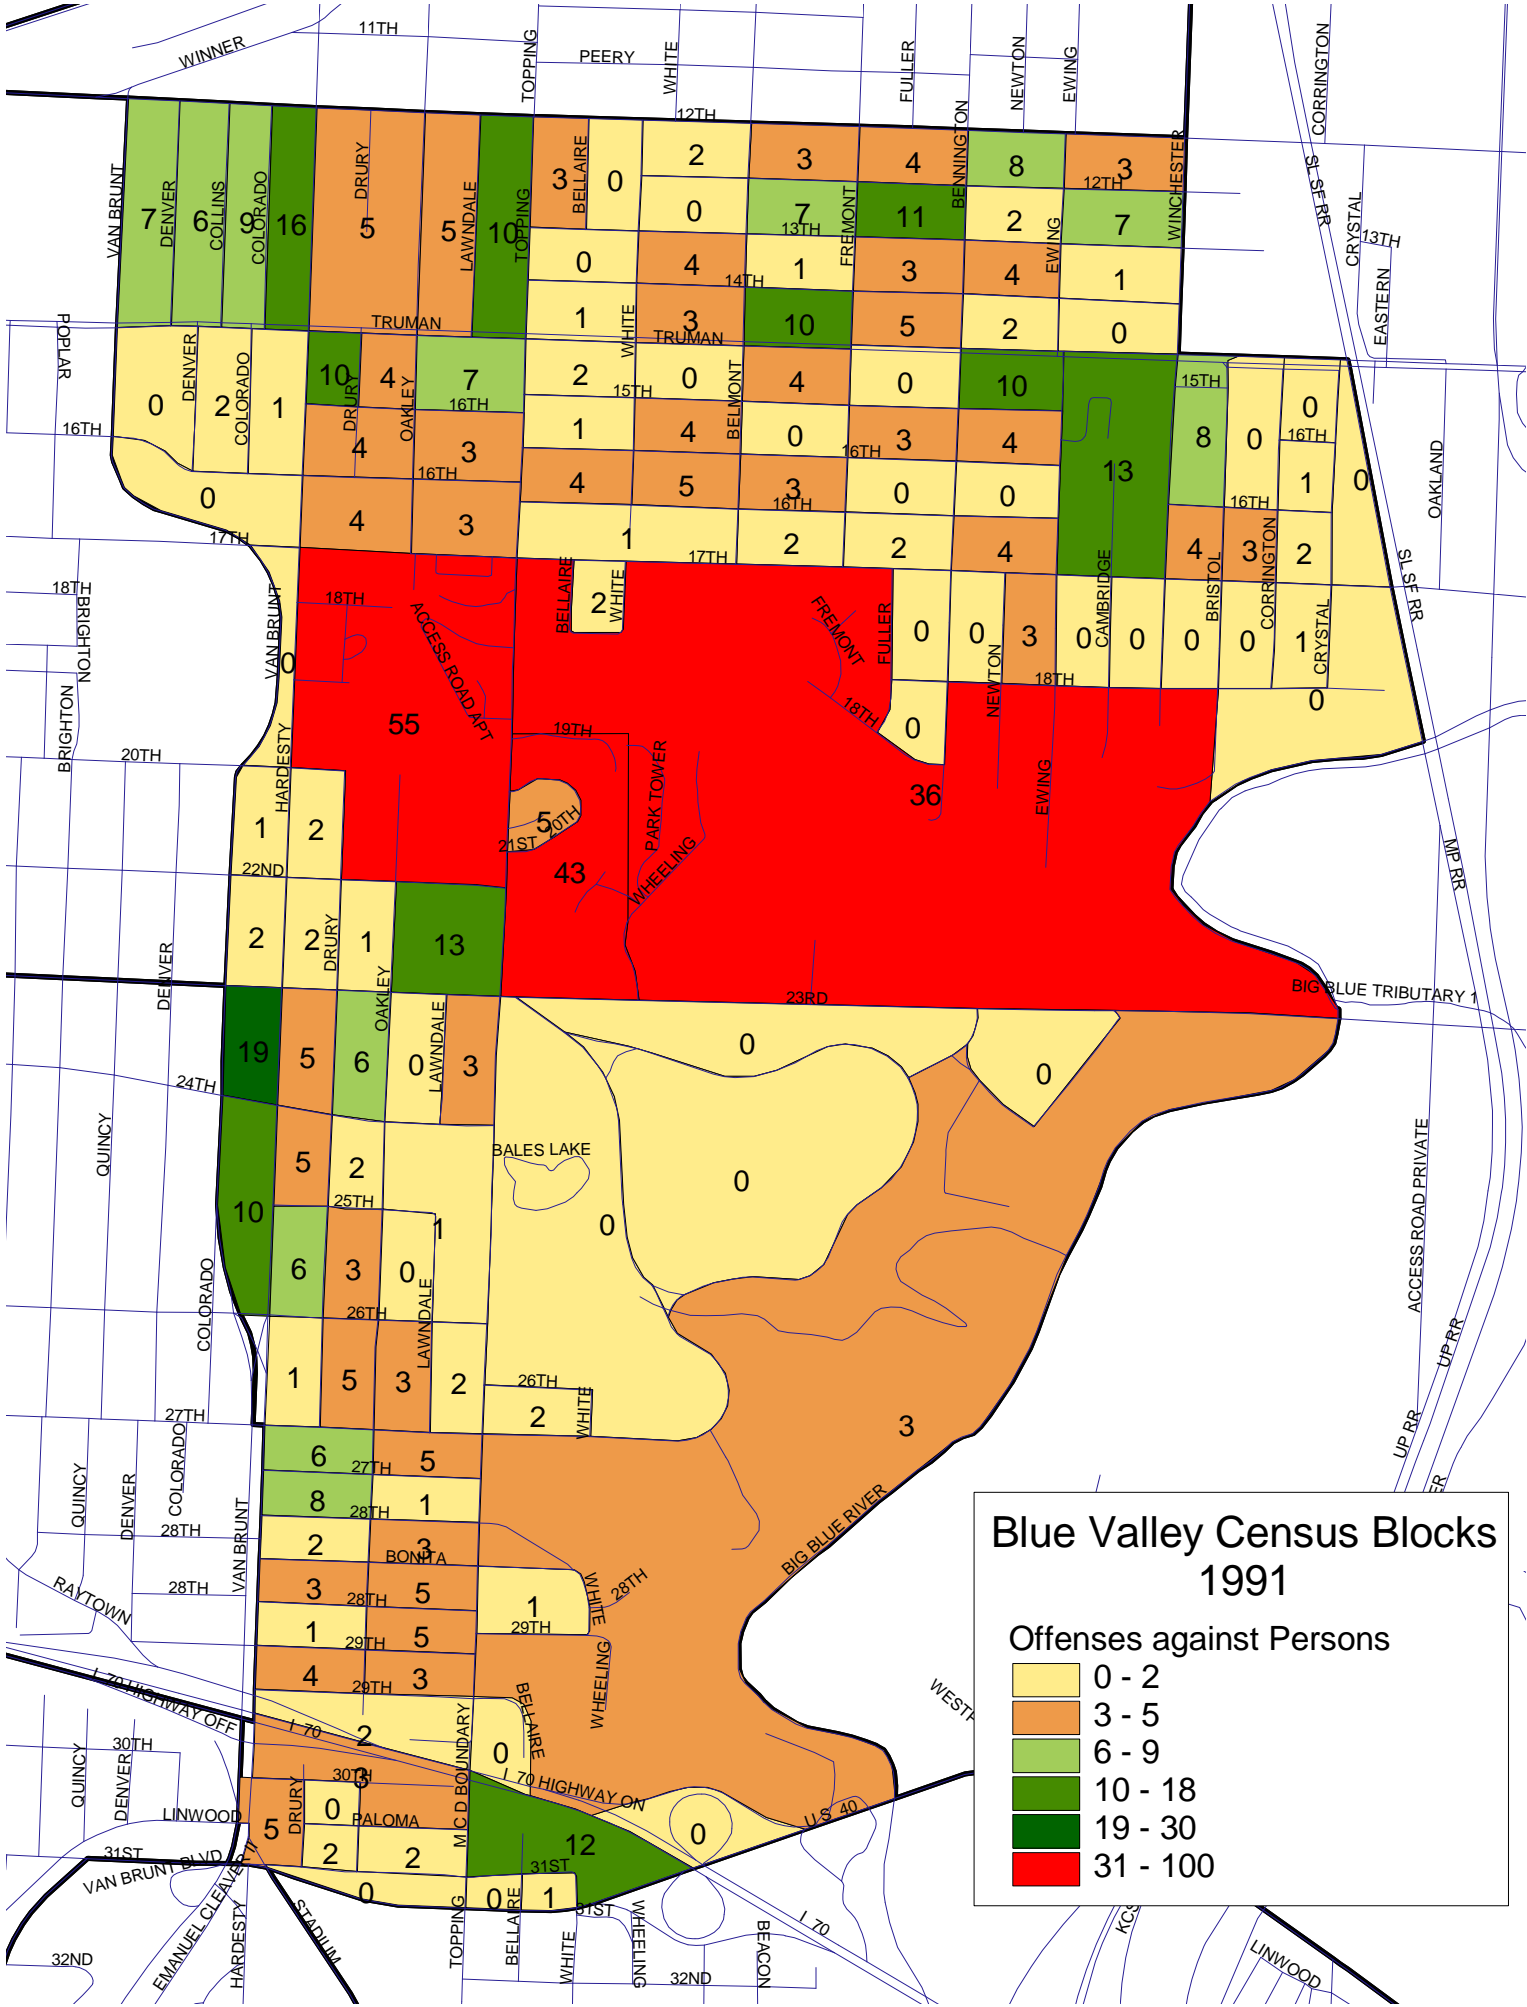

**Blue Valley Census Blocks 1991**

**Offenses against Persons**

0 - 2
3 - 5
6 - 9
10 - 18
19 - 30
31 - 100

**Blue Valley Census Blocks 1993**

**Count of Offenses against Persons**

0 - 2
3 - 5
6 - 9
10 - 18
19 - 30
31 - 100

**Blue Valley Census Blocks 1997**

**Count of Offenses against Persons**

0 - 2
3 - 5
6 - 9
10 - 18
19 - 30
31 - 100