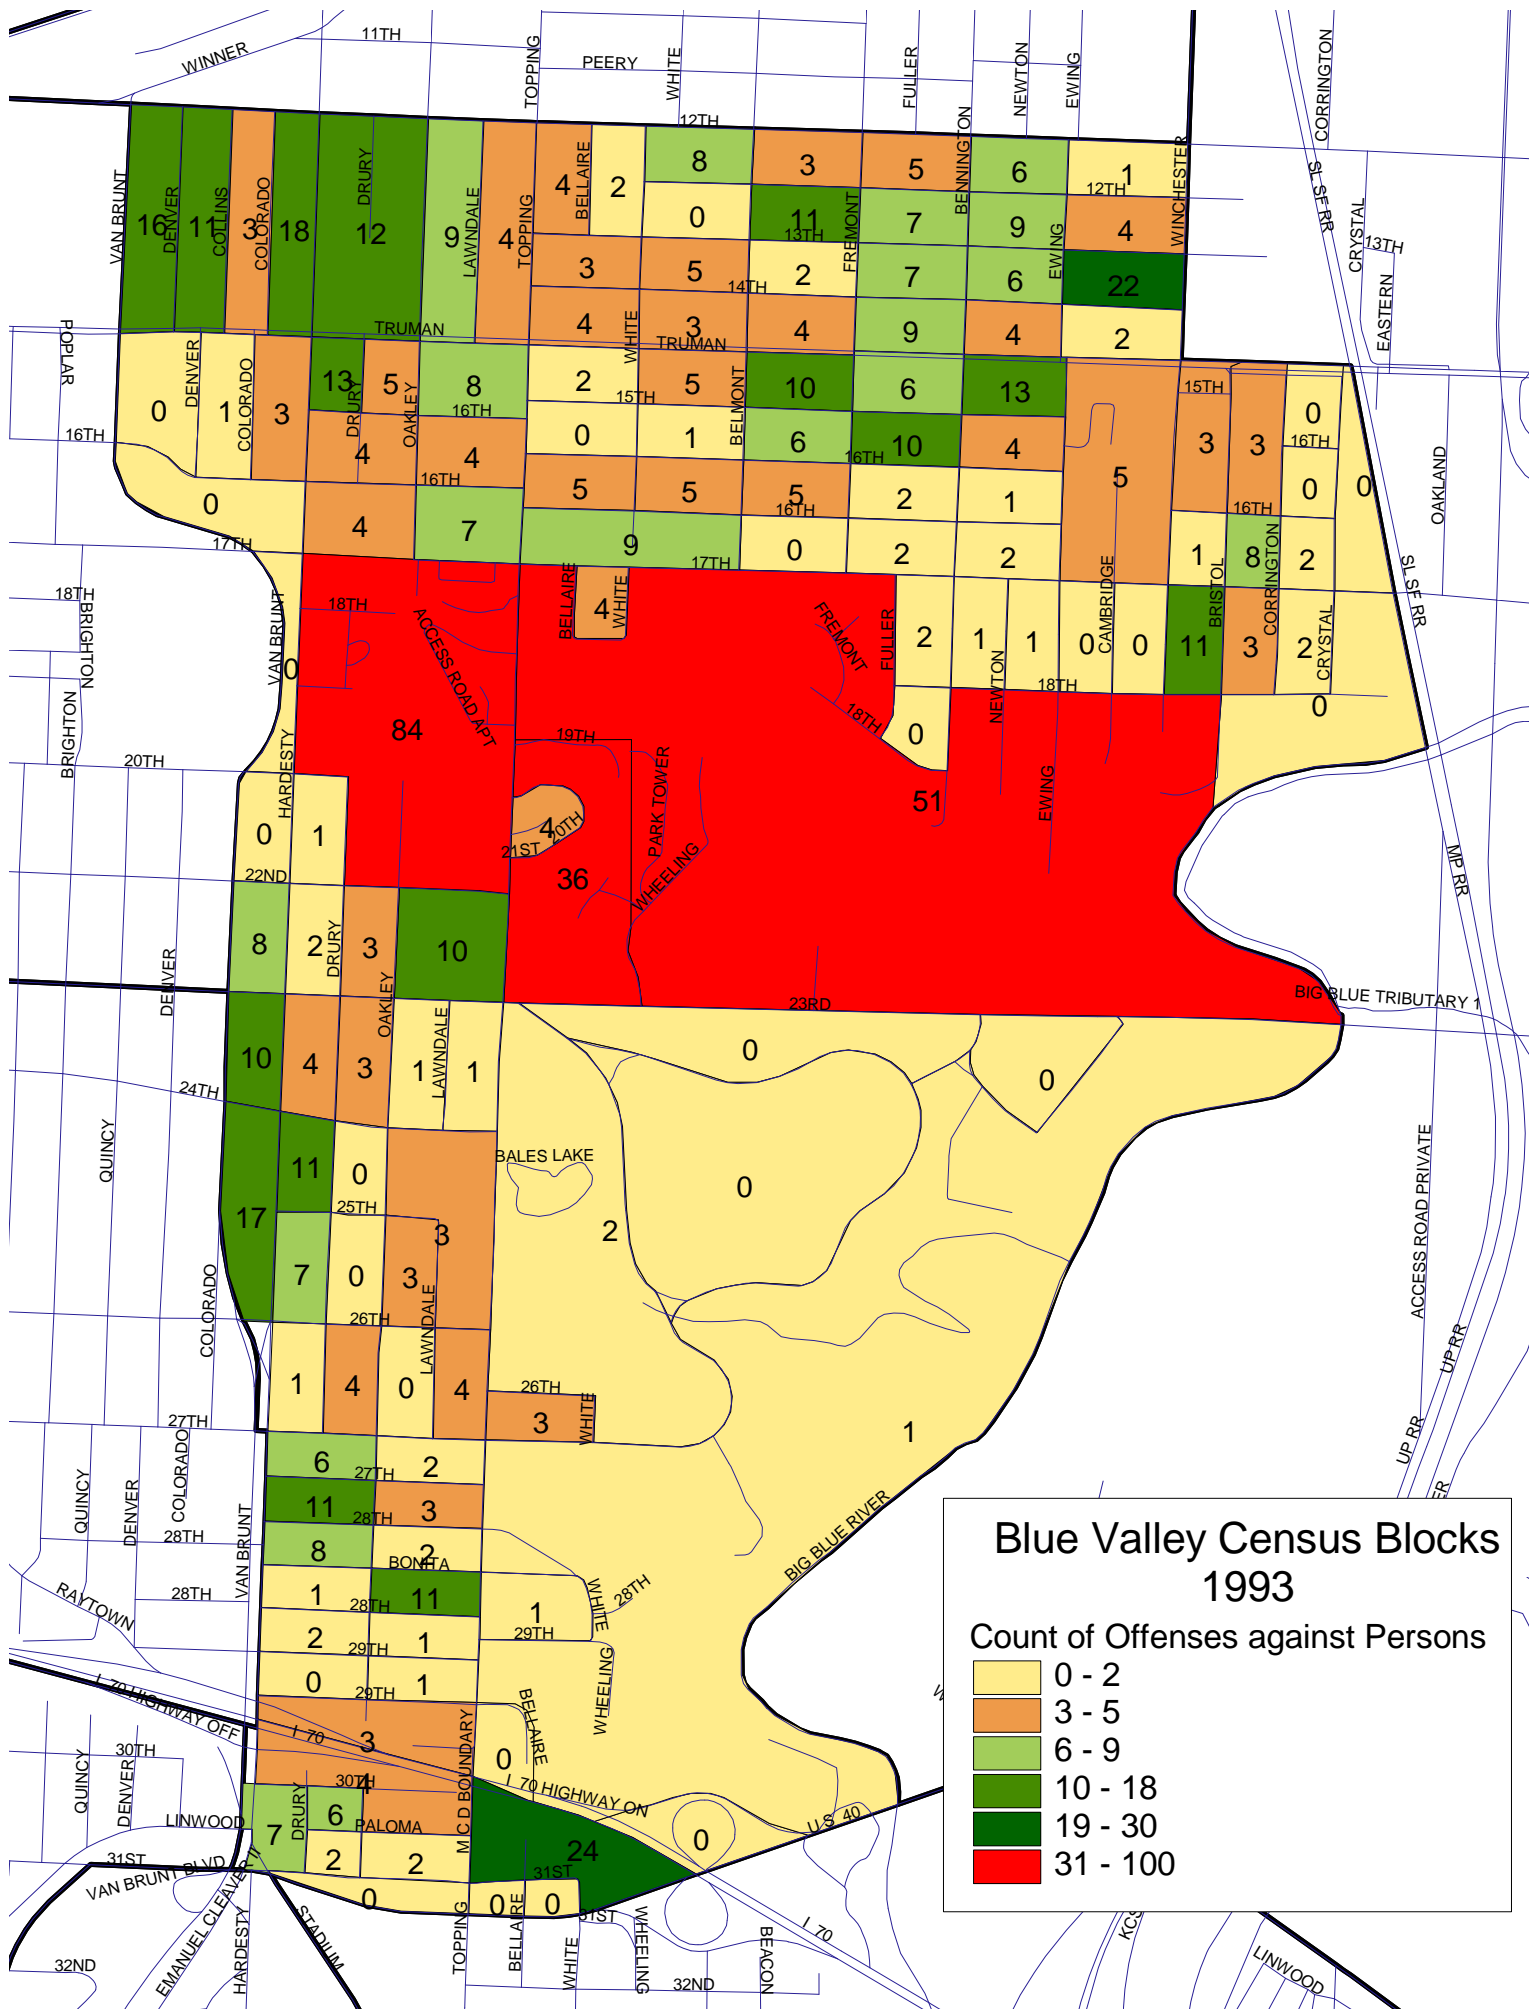

**Blue Valley Census Blocks 1991**

**Offenses against Persons**

0 - 2
3 - 5
6 - 9
10 - 18
19 - 30
31 - 100

**Blue Valley Census Blocks 1993**

**Count of Offenses against Persons**

0 - 2
3 - 5
6 - 9
10 - 18
19 - 30
31 - 100

**Blue Valley Census Blocks 1997**

**Count of Offenses against Persons**

0 - 2
3 - 5
6 - 9
10 - 18
19 - 30
31 - 100