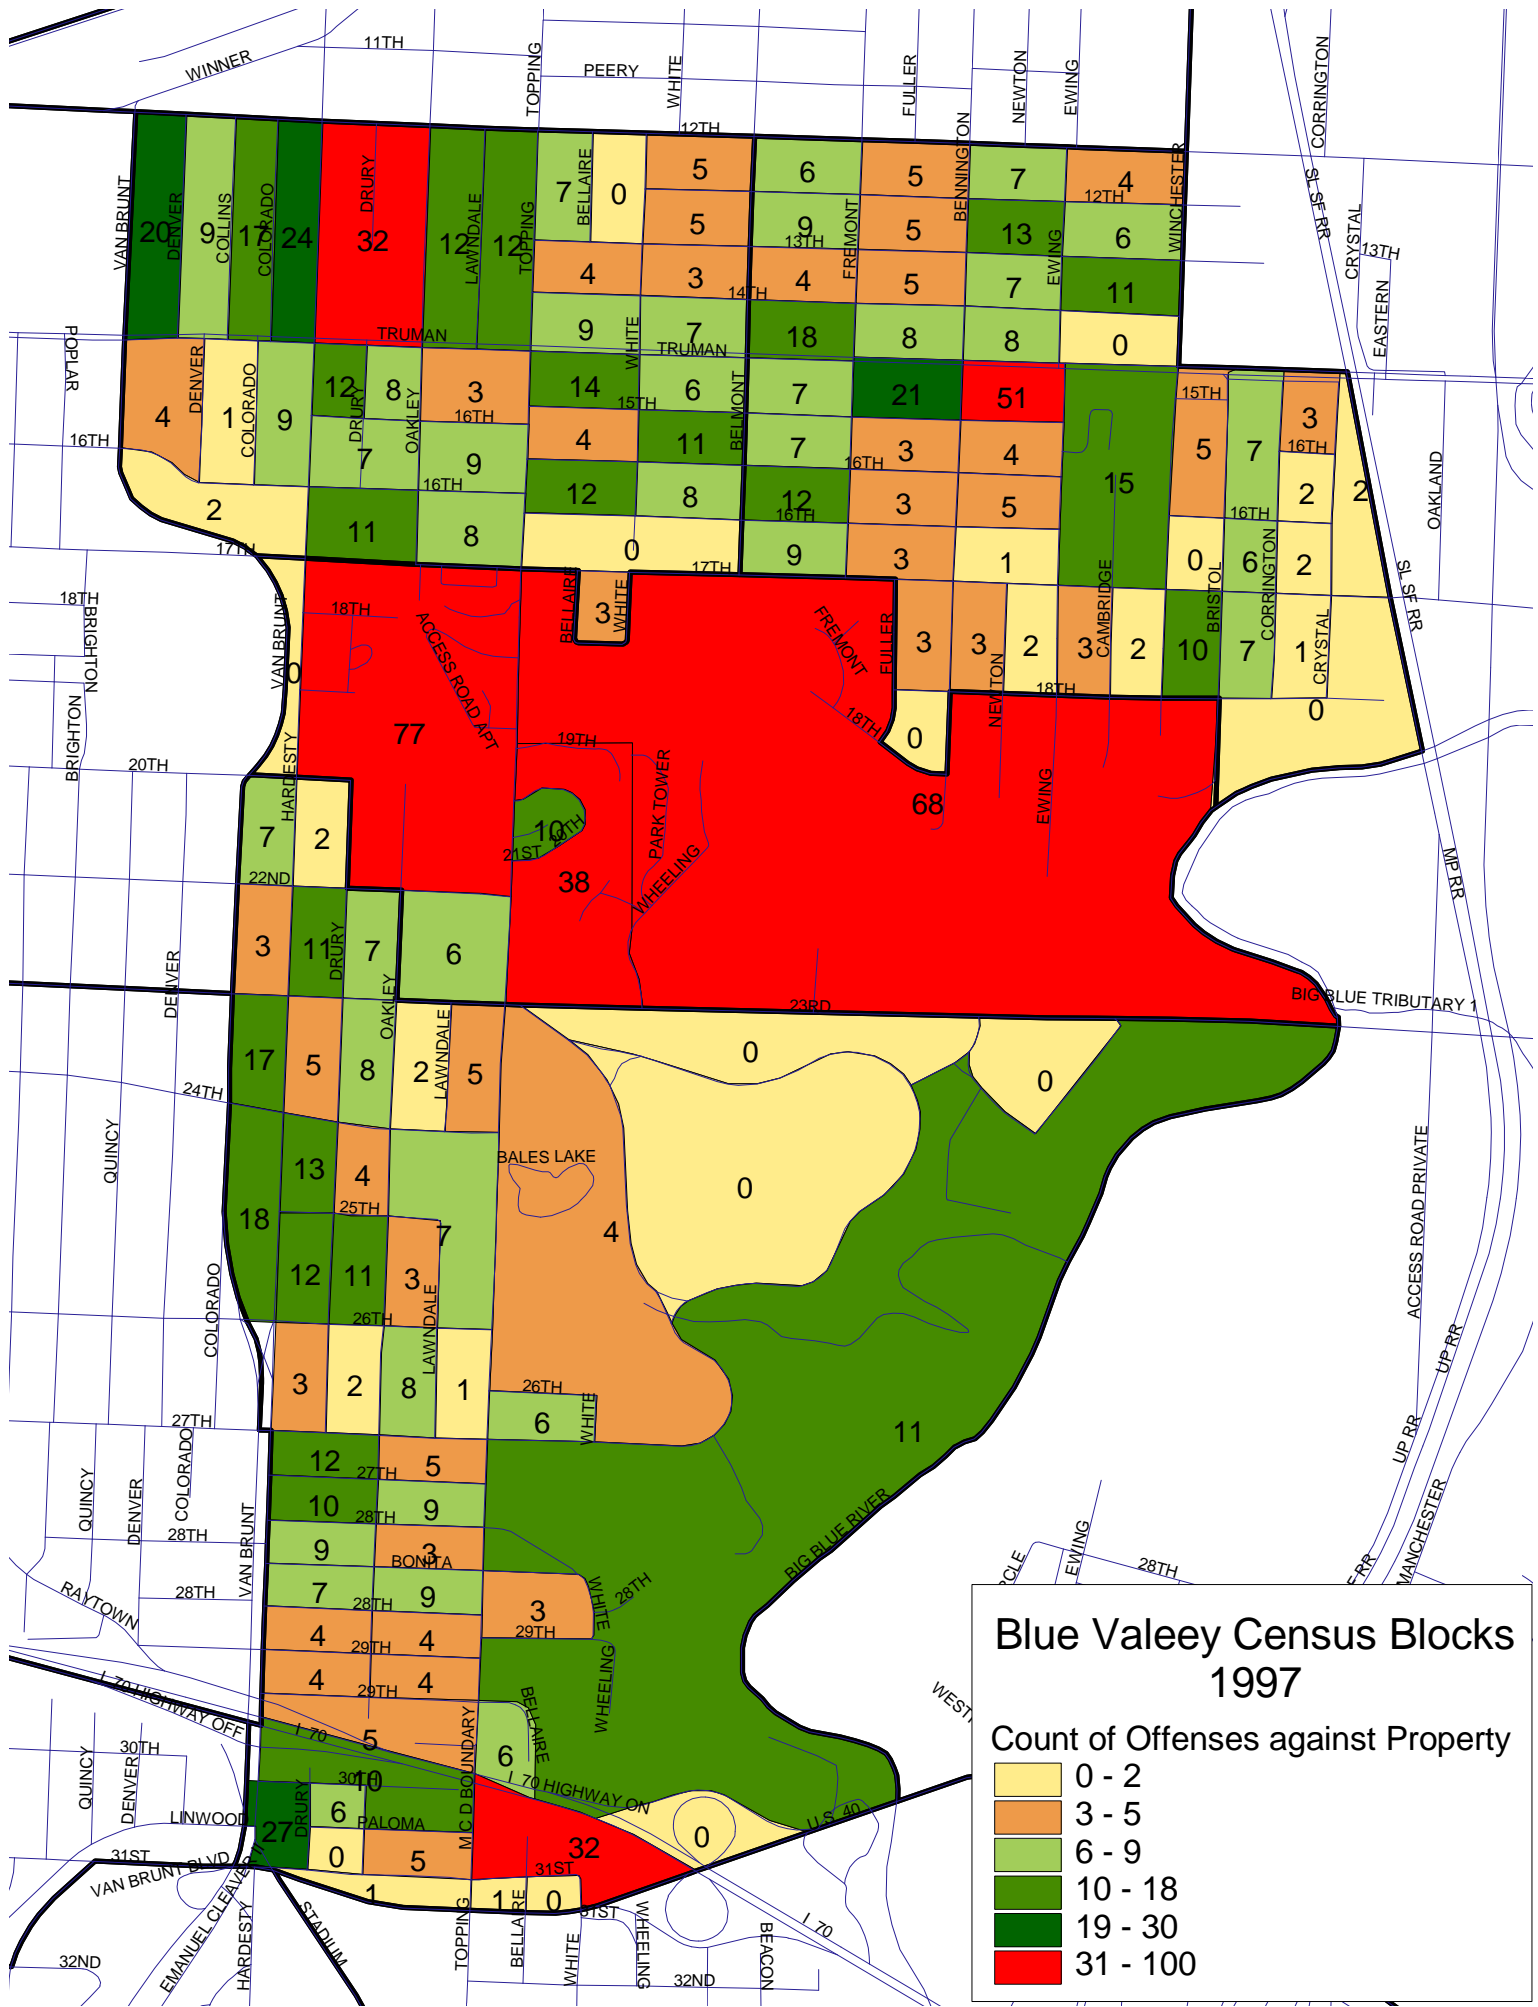

**Blue Valey Census Blocks 1995**

Count of Offenses against Property

0 - 2
3 - 5
6 - 9
10 - 18
19 - 30
31 - 100

**Blue Valey Census Blocks 1997**

Count of Offenses against Property

0 - 2
3 - 5
6 - 9
10 - 18
19 - 30
31 - 100

**Blue Valey Census Blocks 2001**

Count of Offenses against Property

0 - 2
3 - 5
6 - 9
10 - 18
19 - 30
31 - 100