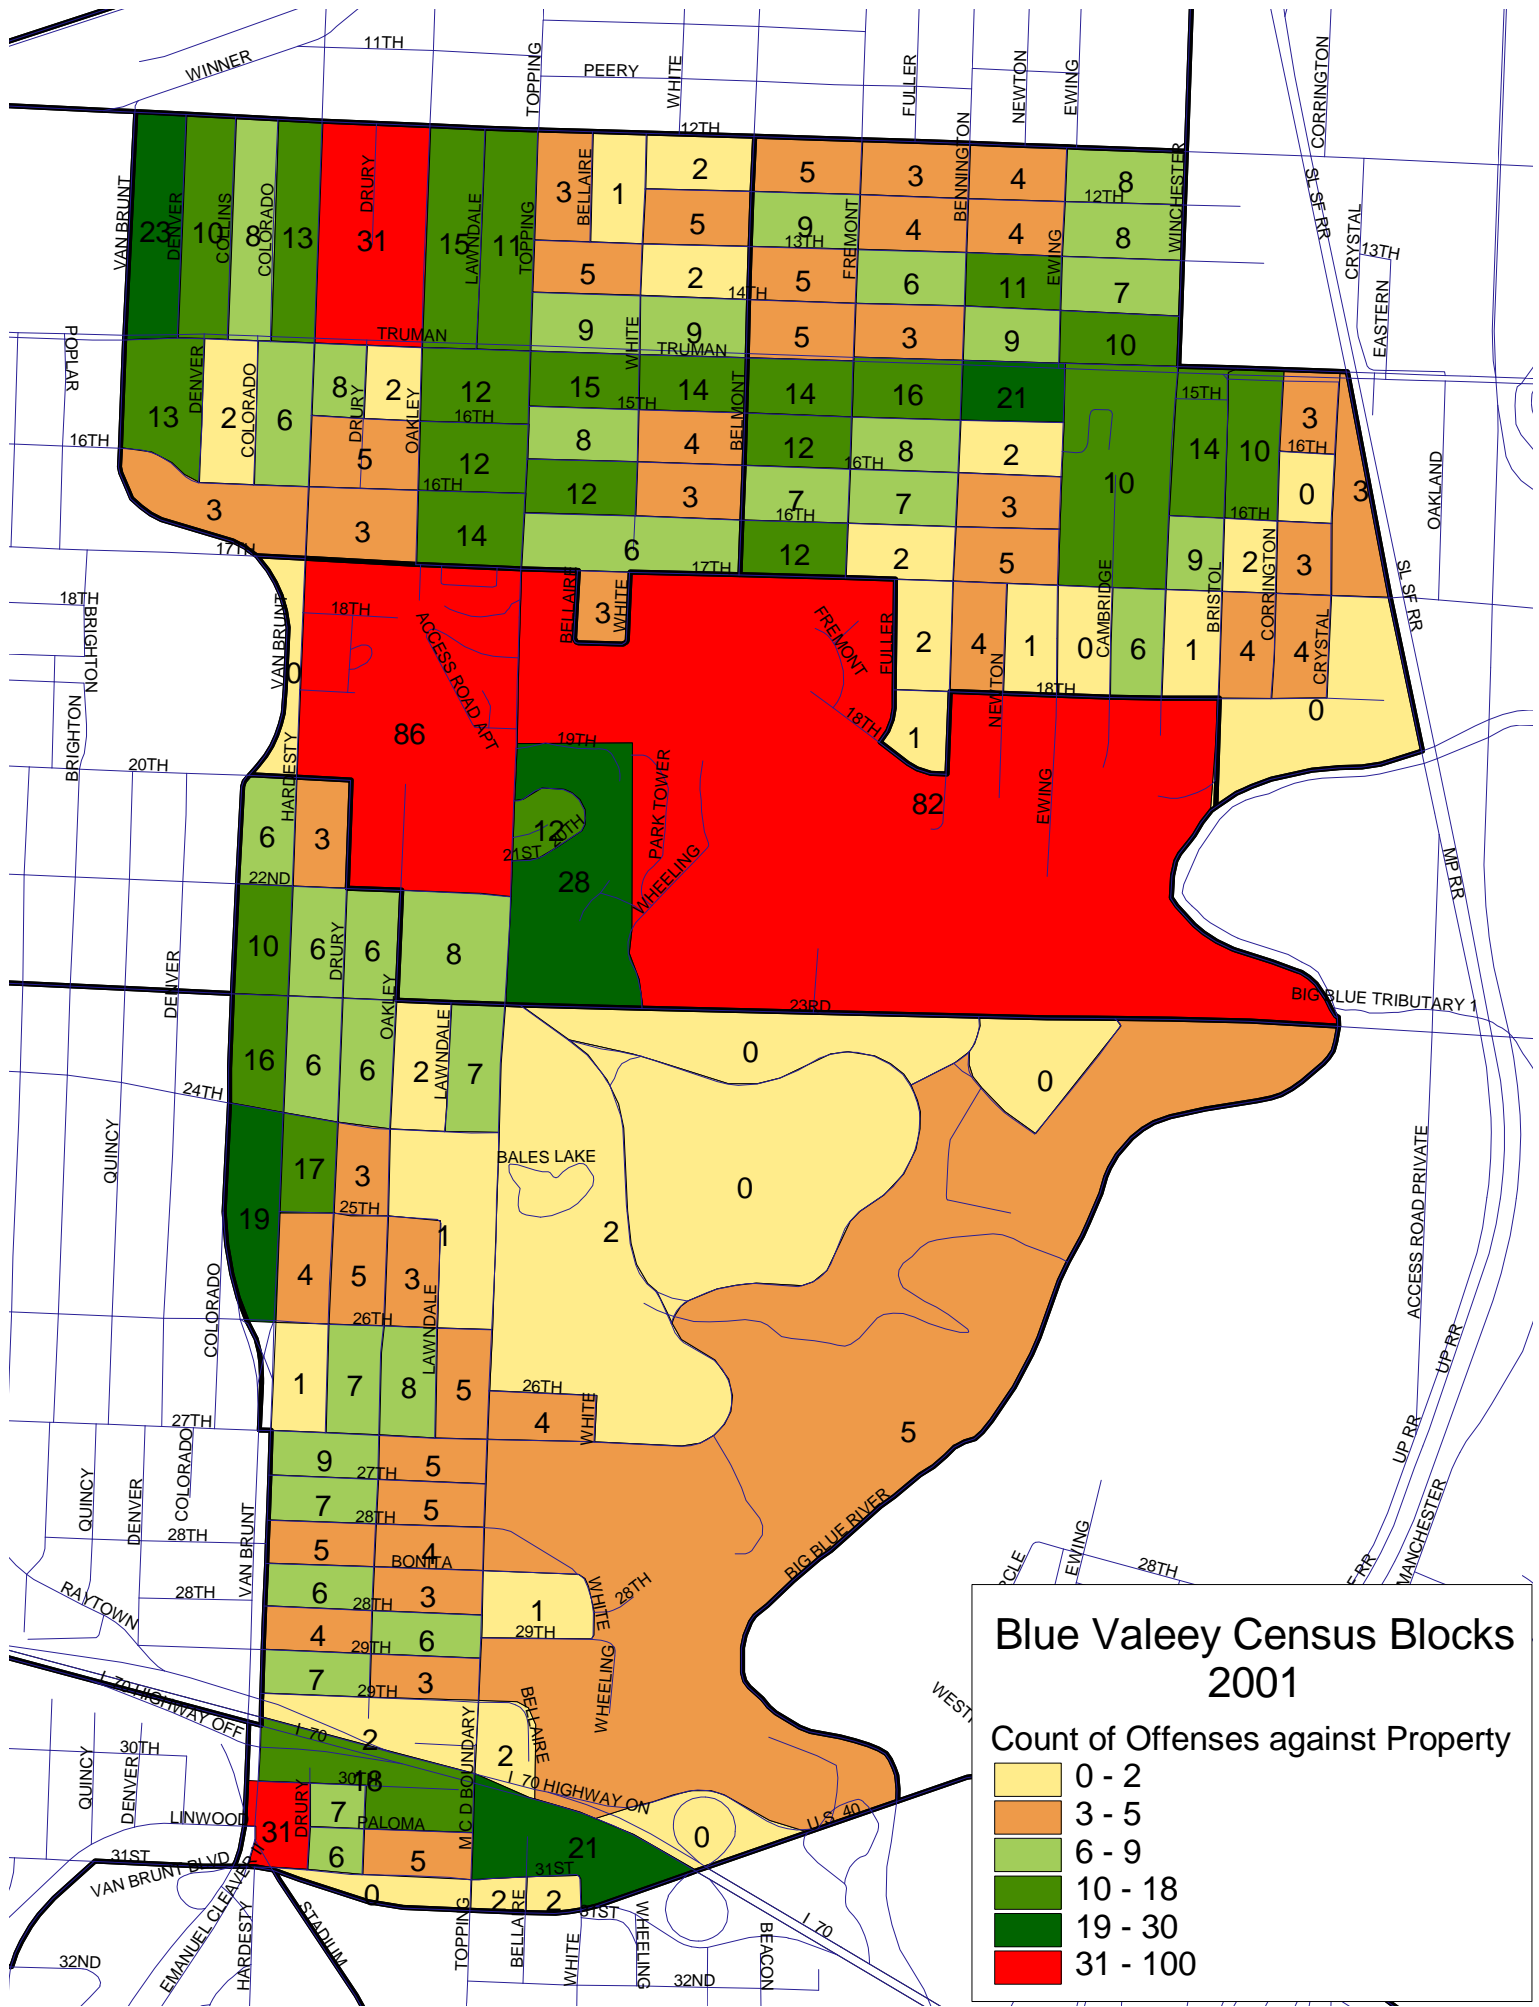

**Blue Valey Census Blocks 1995**

Count of Offenses against Property

0 - 2
3 - 5
6 - 9
10 - 18
19 - 30
31 - 100

**Blue Valey Census Blocks 1997**

Count of Offenses against Property

0 - 2
3 - 5
6 - 9
10 - 18
19 - 30
31 - 100

**Blue Valey Census Blocks 2001**

Count of Offenses against Property

0 - 2
3 - 5
6 - 9
10 - 18
19 - 30
31 - 100