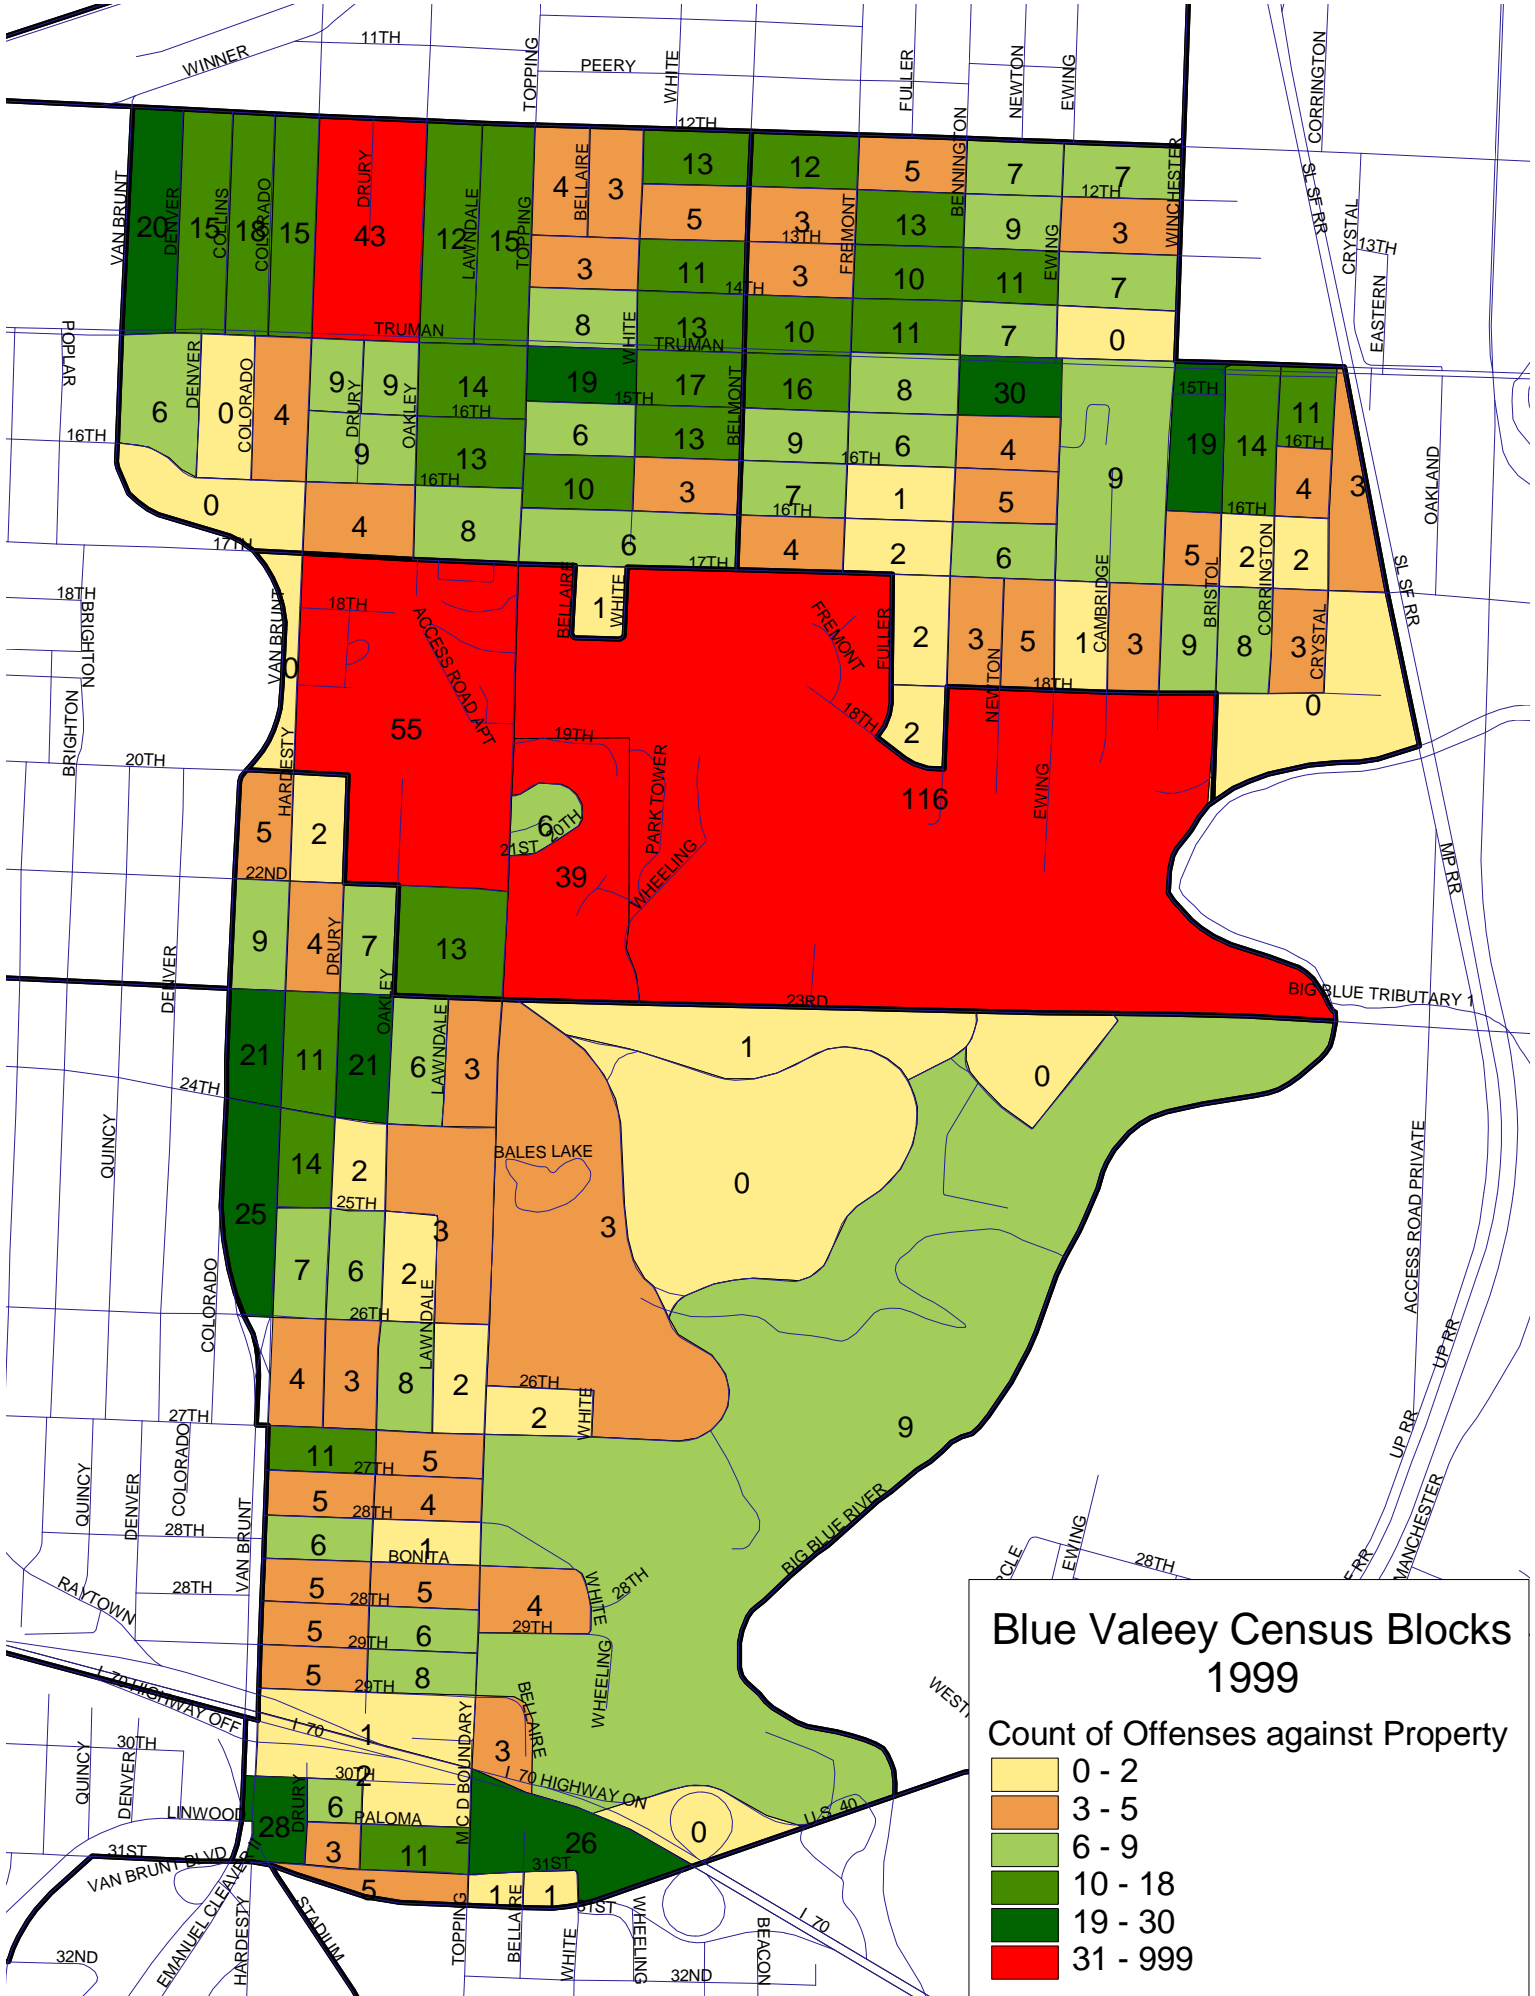

**Blue Valey Census Blocks 1995**

Count of Offenses against Property

0 - 2
3 - 5
6 - 9
10 - 18
19 - 30
31 - 100

**Blue Valey Census Blocks 1997**

Count of Offenses against Property

0 - 2
3 - 5
6 - 9
10 - 18
19 - 30
31 - 100

**Blue Valey Census Blocks 2001**

Count of Offenses against Property

0 - 2
3 - 5
6 - 9
10 - 18
19 - 30
31 - 100