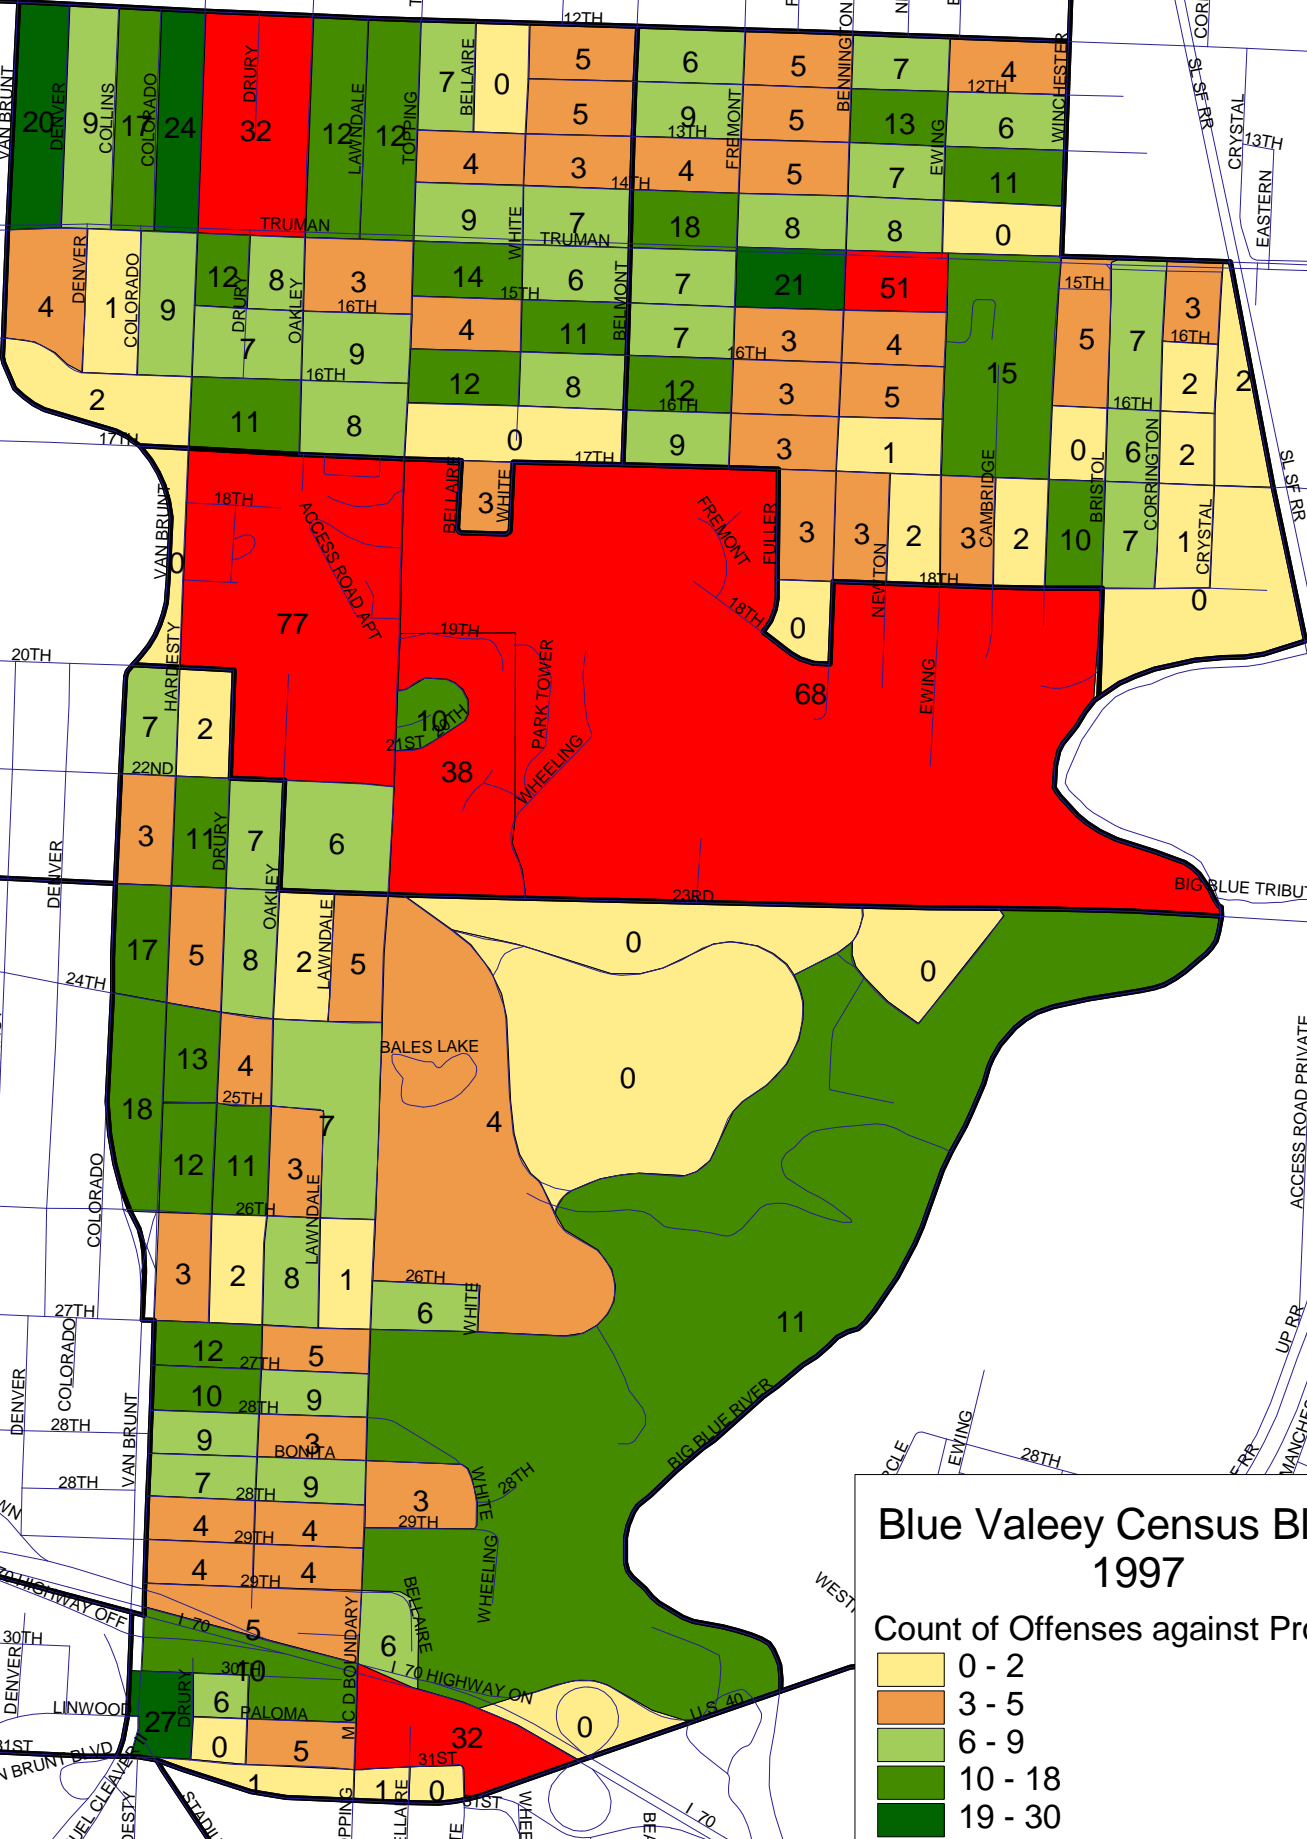

**Blue Valey Census Blocks 1995**

Count of Offenses against Property

0 - 2
3 - 5
6 - 9
10 - 18
19 - 30
31 - 100

**Blue Valey Census Blocks 1997**

Count of Offenses against Property

0 - 2
3 - 5
6 - 9
10 - 18
19 - 30
31 - 100

**Blue Valey Census Blocks 2001**

Count of Offenses against Property

0 - 2
3 - 5
6 - 9
10 - 18
19 - 30
31 - 100