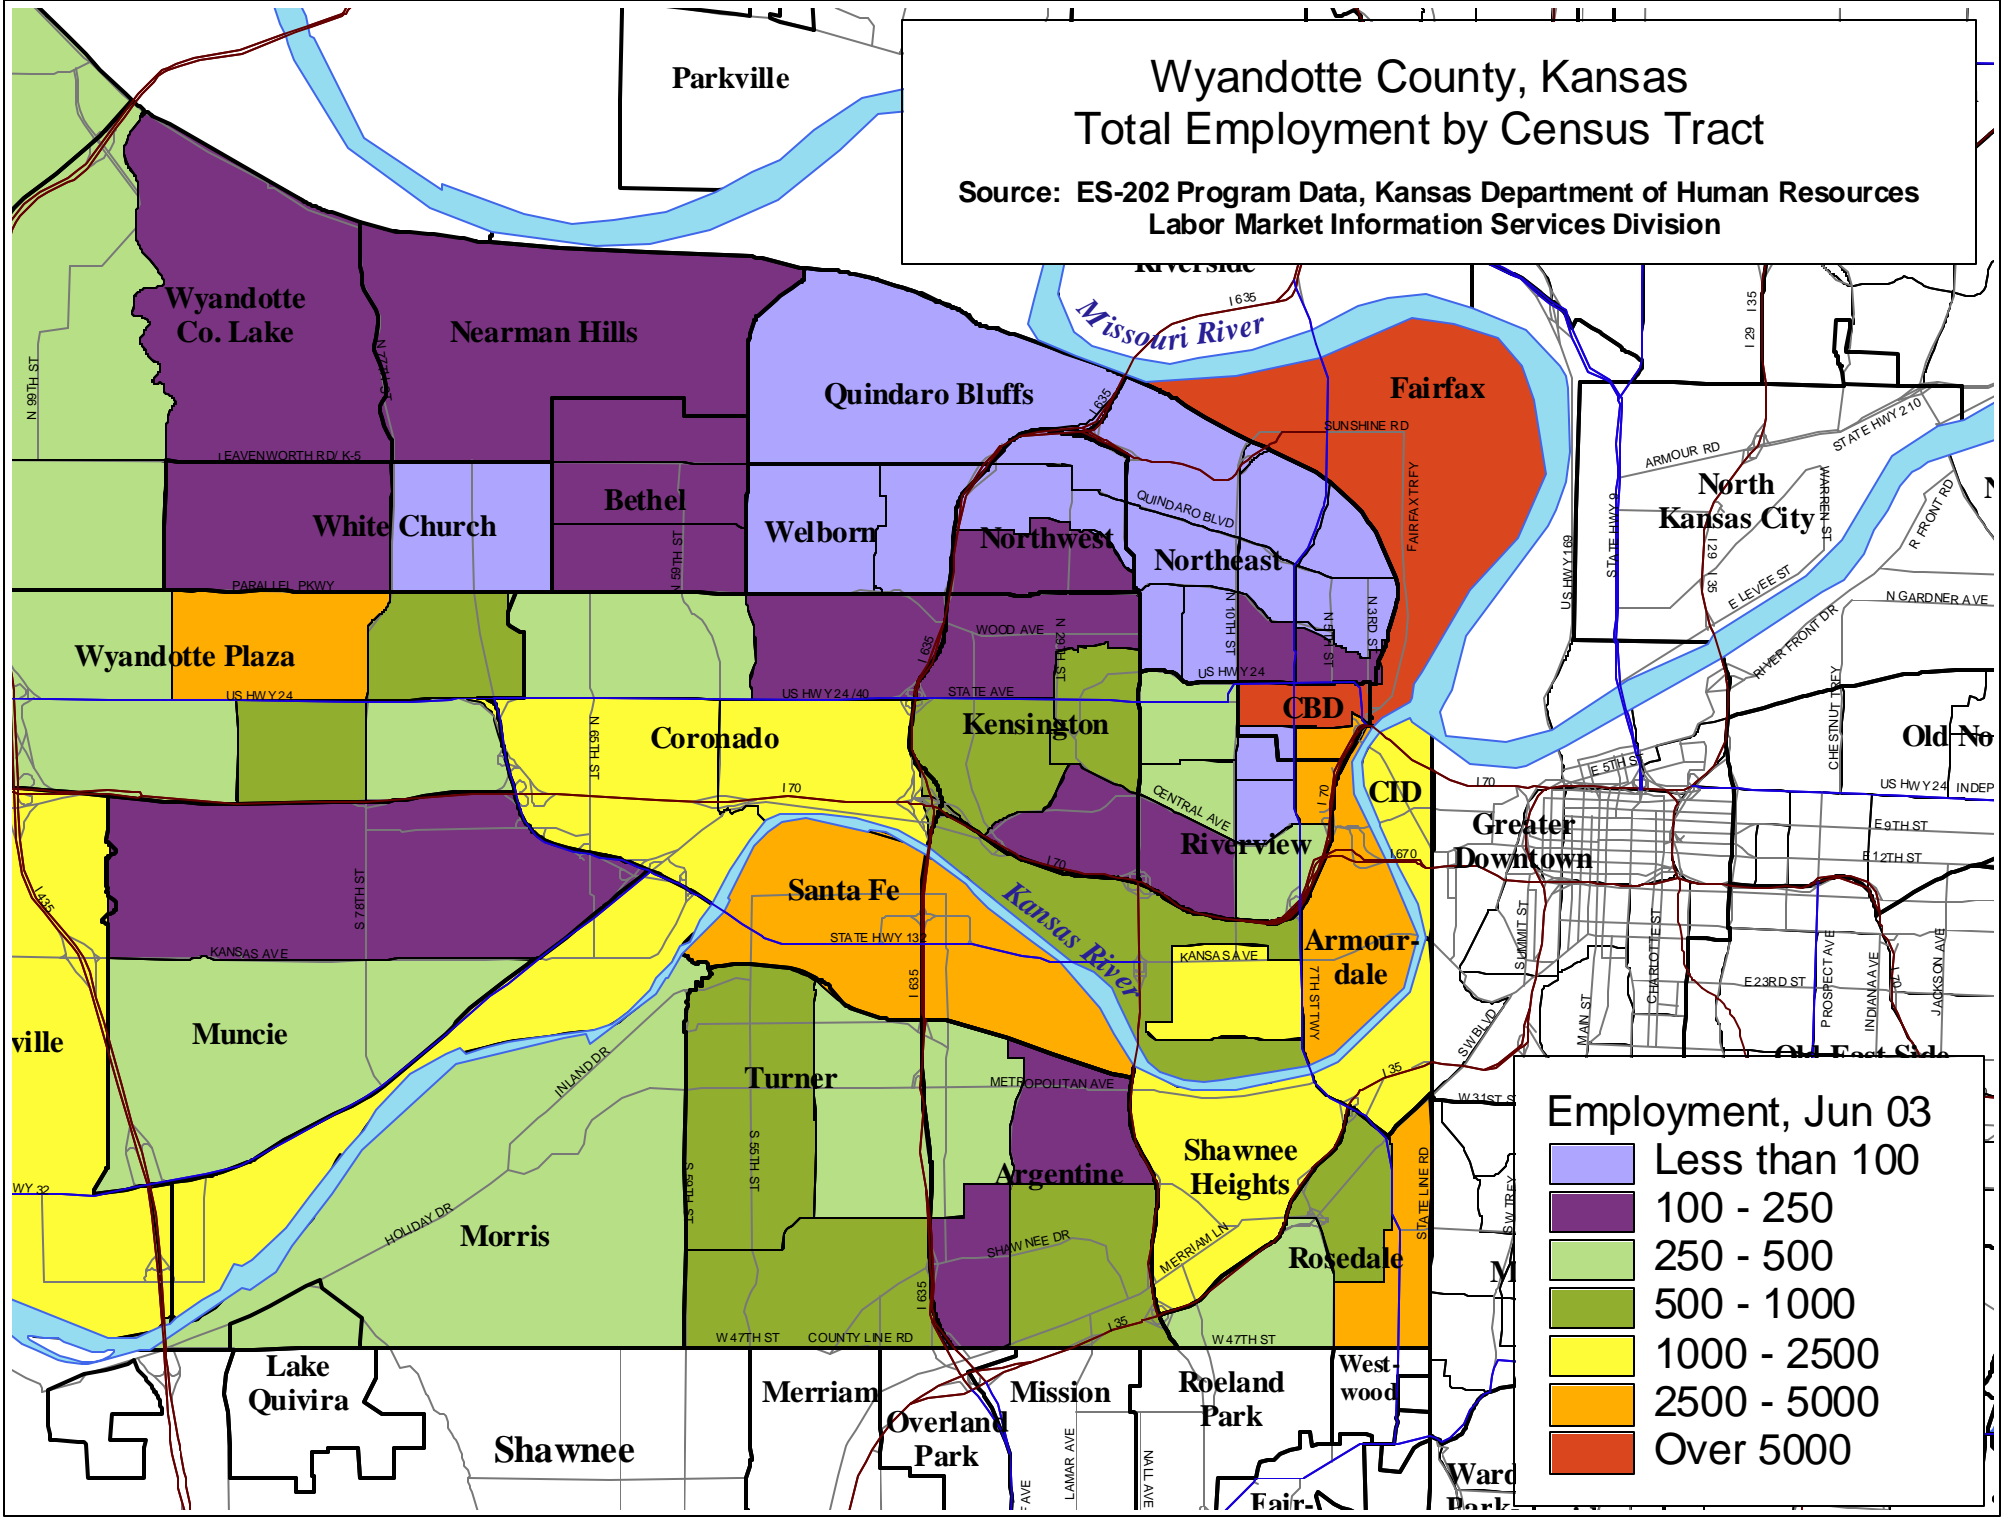

# Wyandotte County, Kansas Total Employment by Census Tract

Source: ES-202 Program Data, Kansas Department of Human Resources  
Labor Market Information Services Division

**Employment, Jun 03**

Lightest Blue	Less than 100
Light Purple	100 - 250
Light Green	250 - 500
Medium Green	500 - 1000
Yellow	1000 - 2500
Orange	2500 - 5000
Dark Orange/Red	Over 5000