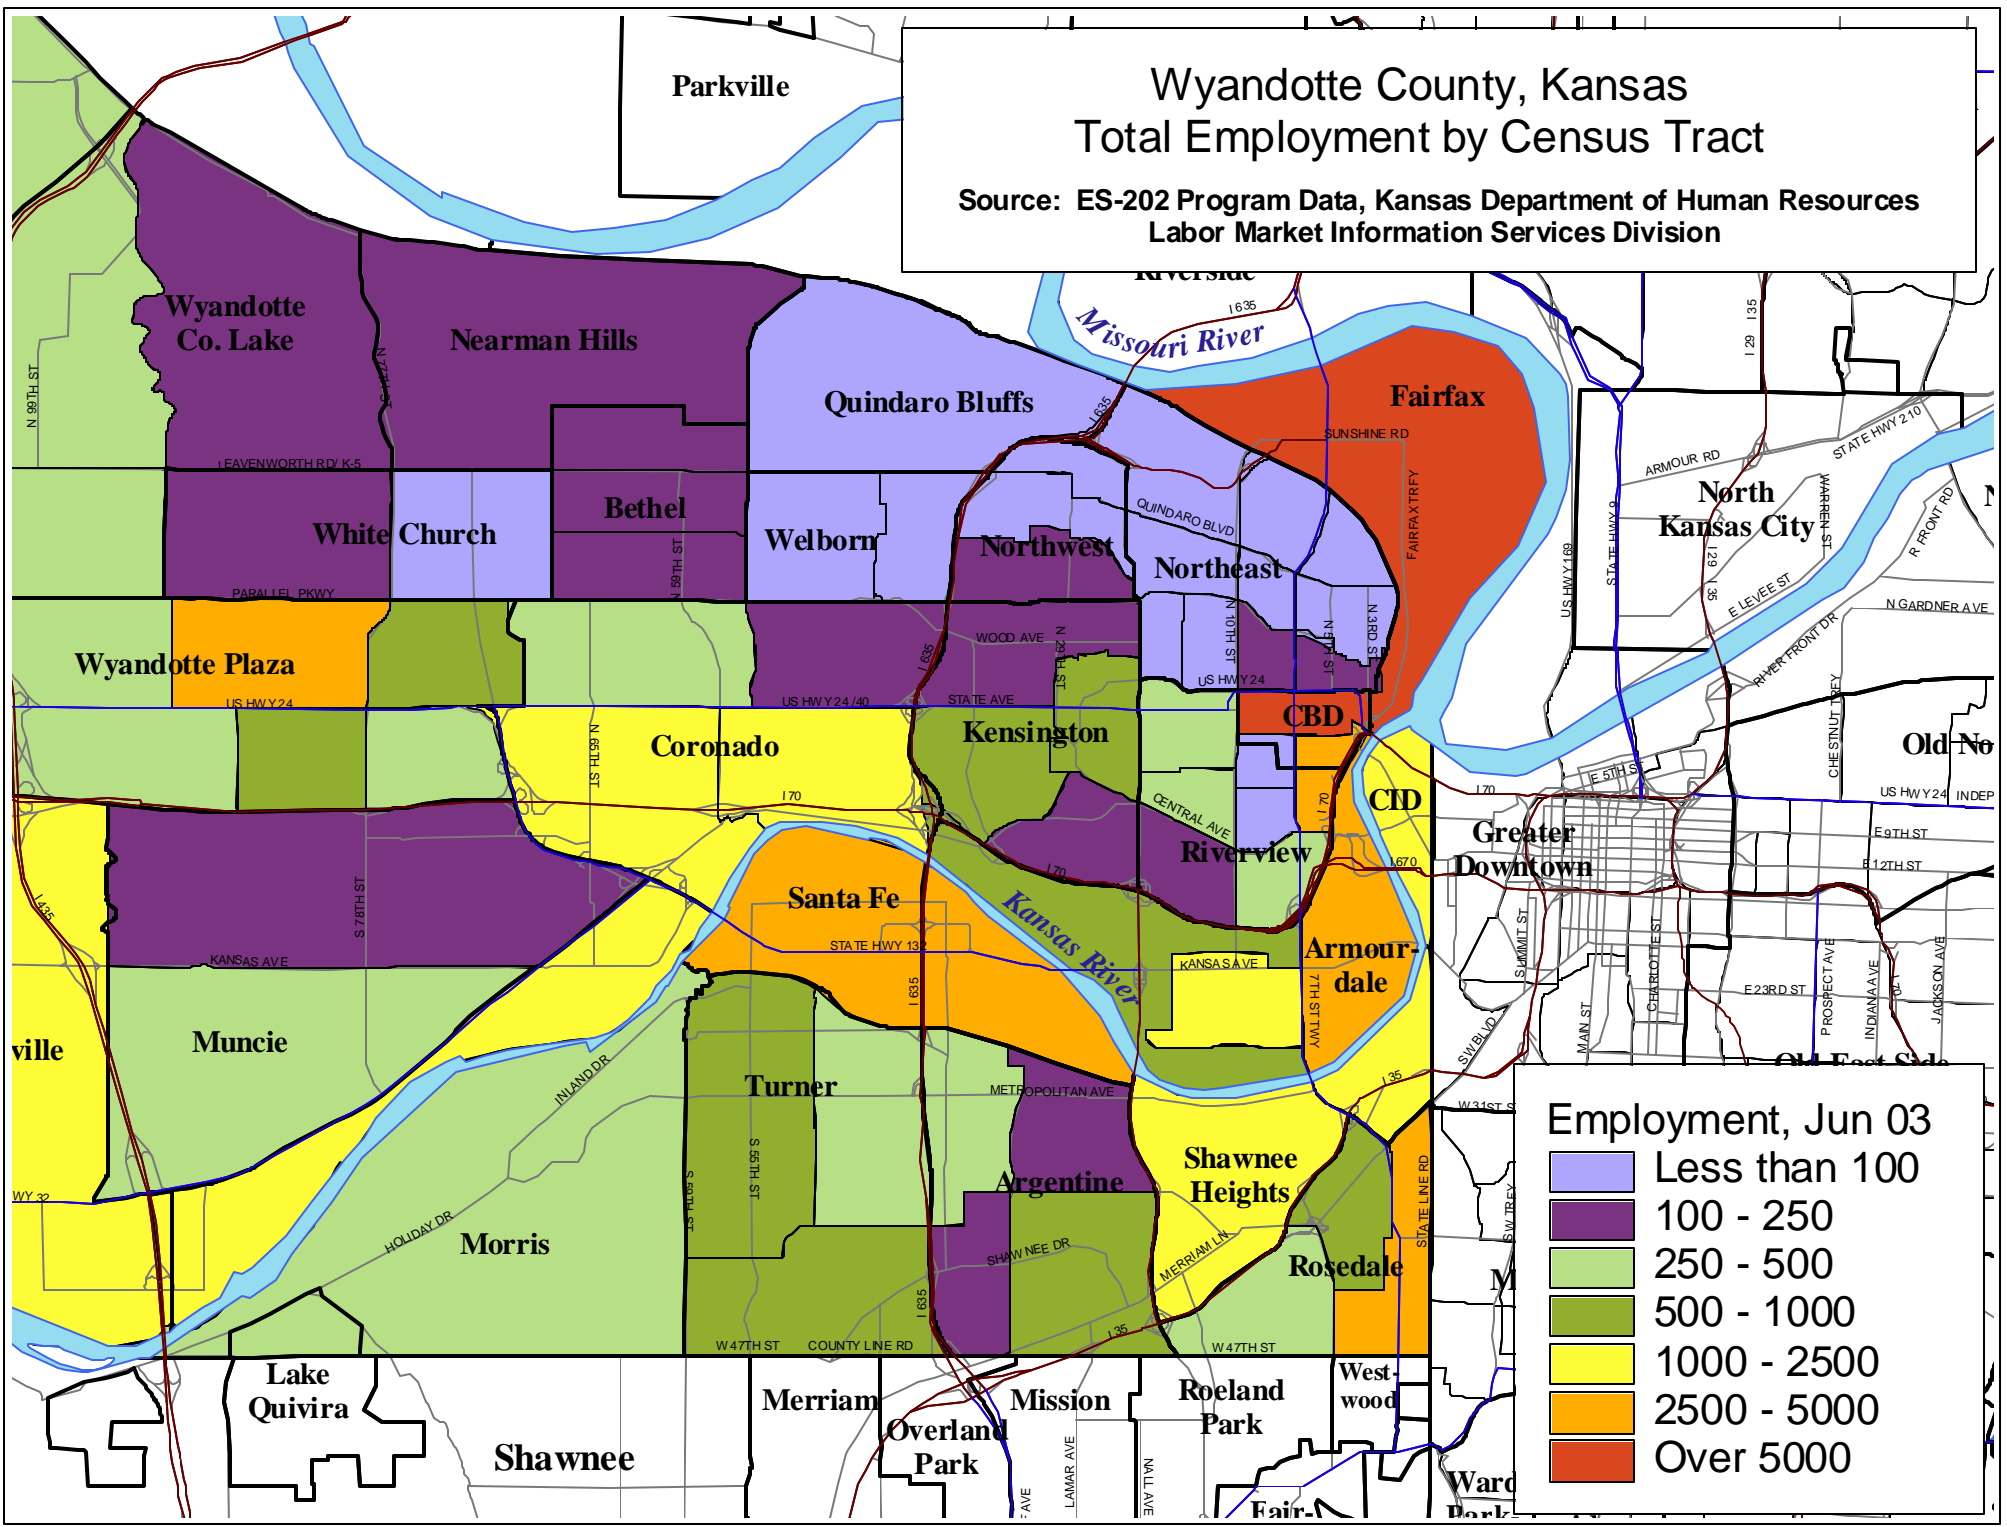

Wyandotte County, Kansas Total Employment by Census Tract

Source: ES-202 Program Data, Kansas Department of Human Resources
Labor Market Information Services Division

Employment, Apr 03

- Less than 100
- 100 - 250
- 250 - 500
- 500 - 1000
- 1000 - 2500
- 2500 - 5000
- Over 5000

Wyandotte County, Kansas Total Employment by Census Tract

Source: ES-202 Program Data, Kansas Department of Human Resources
Labor Market Information Services Division

Employment, Jun 03

| | |
|-----------------|---------------|
| Lightest Purple | Less than 100 |
| Dark Purple | 100 - 250 |
| Light Green | 250 - 500 |
| Medium Green | 500 - 1000 |
| Yellow | 1000 - 2500 |
| Orange | 2500 - 5000 |
| Red | Over 5000 |

Wyandotte County, Kansas Employment Change by Census Tract

Source: ES-202 Program Data, Kansas Department of Human Resources
Labor Market Information Services Division

| Emp. chg., Apr-Jun 03 | |
|--|------------------|
| | More than (-200) |
| | (-200) - (-100) |
| | (-100) - 0 |
| | 0 - 100 |
| | 100 - 200 |
| | 200 - 500 |
| | More than 500 |