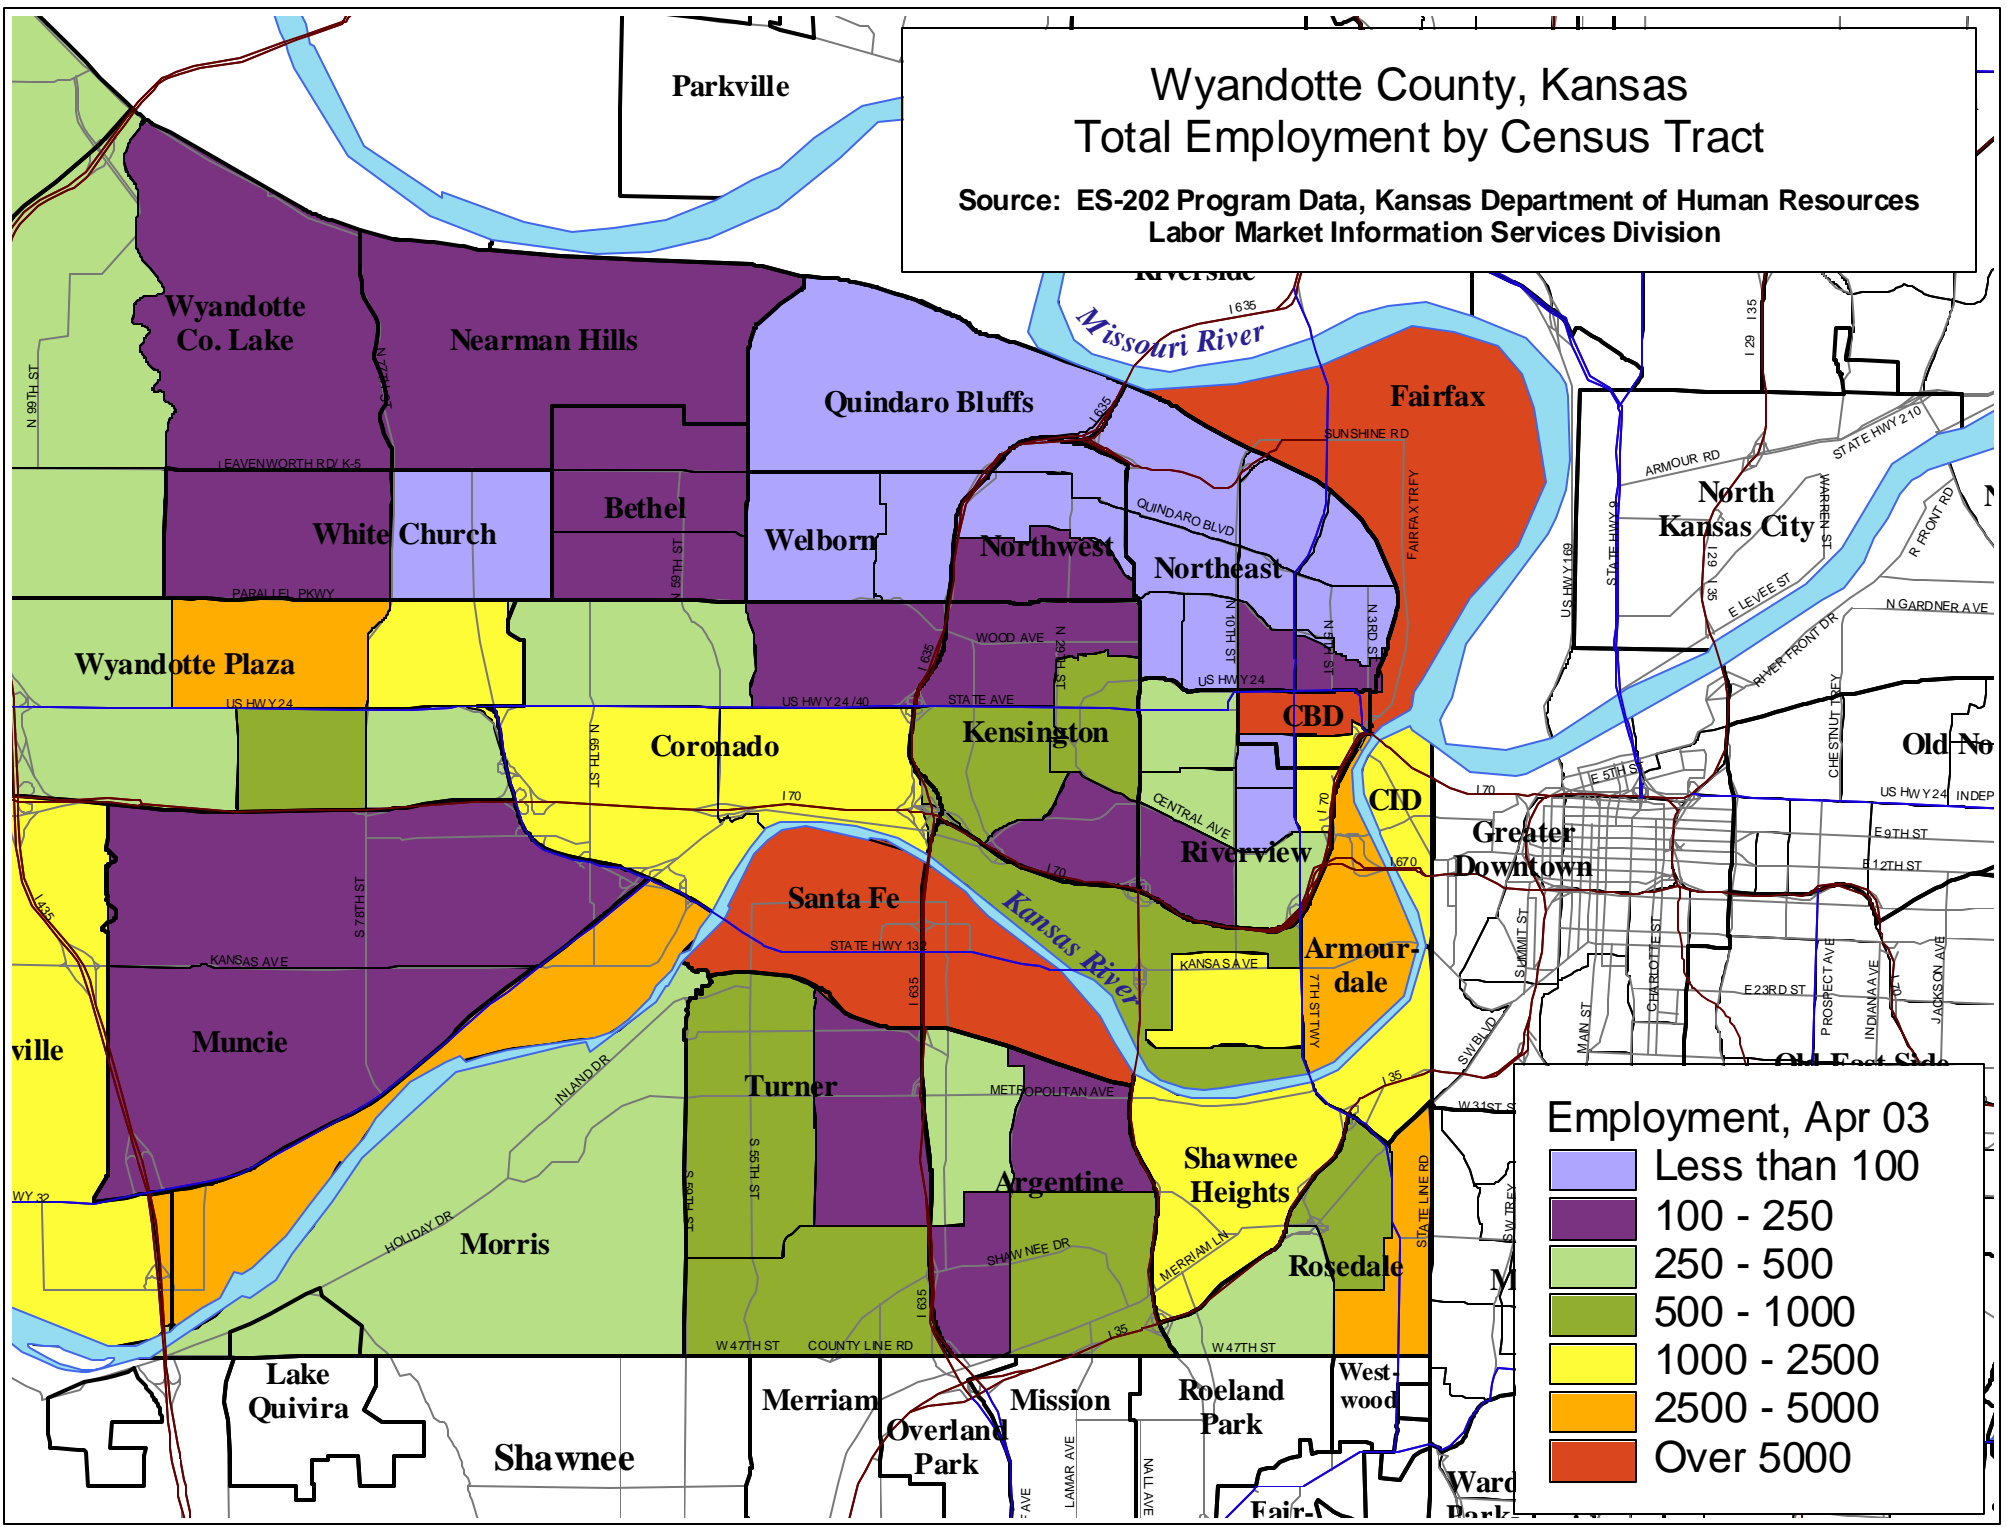

Wyandotte County, Kansas Total Employment by Census Tract

Source: ES-202 Program Data, Kansas Department of Human Resources
Labor Market Information Services Division

Employment, Apr 03

- Less than 100
- 100 - 250
- 250 - 500
- 500 - 1000
- 1000 - 2500
- 2500 - 5000
- Over 5000

Wyandotte County, Kansas Total Employment by Census Tract

Source: ES-202 Program Data, Kansas Department of Human Resources
Labor Market Information Services Division

Employment, Jun 03

| | |
|-----------------|---------------|
| Lightest Purple | Less than 100 |
| Dark Purple | 100 - 250 |
| Light Green | 250 - 500 |
| Medium Green | 500 - 1000 |
| Yellow | 1000 - 2500 |
| Orange | 2500 - 5000 |
| Red | Over 5000 |

Wyandotte County, Kansas Employment Change by Census Tract

Source: ES-202 Program Data, Kansas Department of Human Resources
Labor Market Information Services Division

| Emp. chg., Apr-Jun 03 | |
|--|------------------|
| | More than (-200) |
| | (-200) - (-100) |
| | (-100) - 0 |
| | 0 - 100 |
| | 100 - 200 |
| | 200 - 500 |
| | More than 500 |